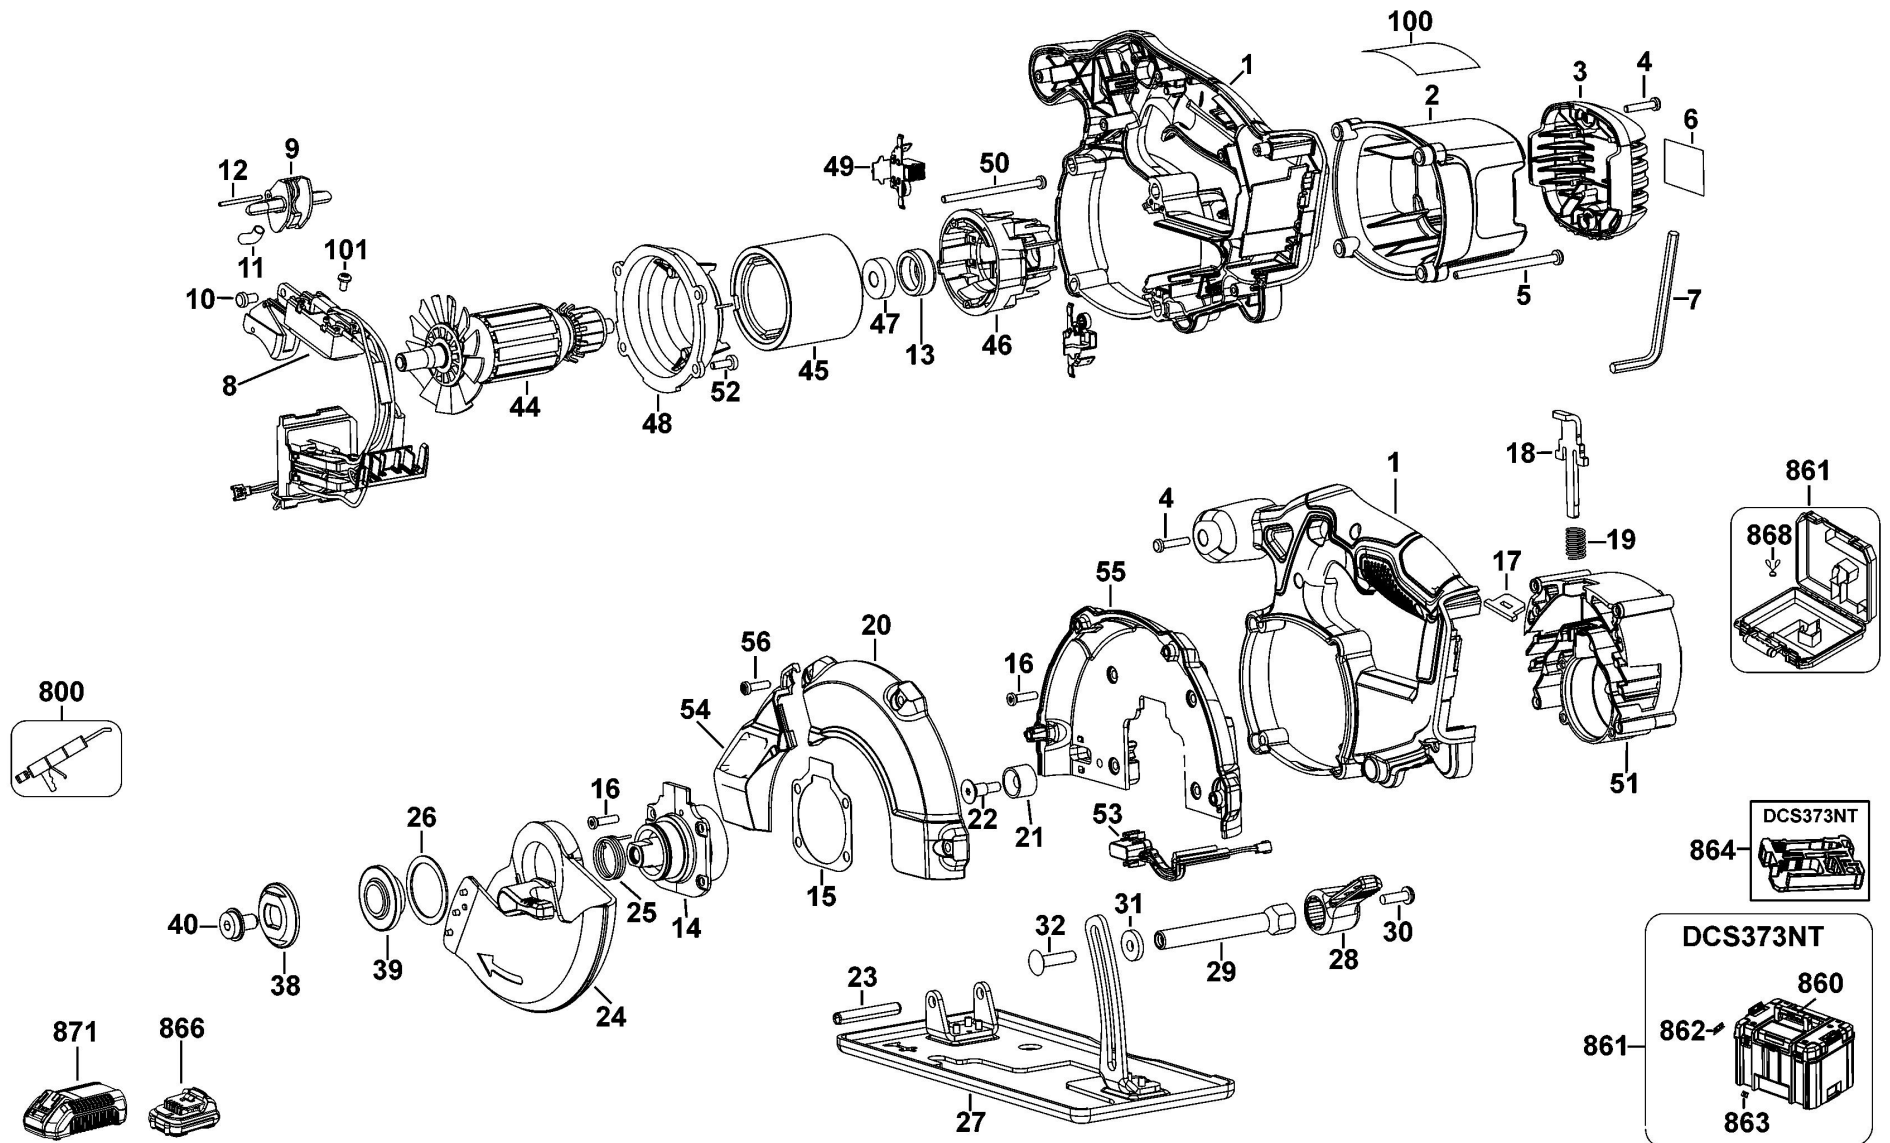

DCS373 CORDLESS CIRCULAR SAW 1

Parts List DCS373 CORDLESS CIRCULAR SAW 1

Item	Part Number	Qty	Part Description	General Description	Other Info	Repair Inst	Markets
1	N064324	1	CLAMSHELL SET			No	QW
2	N054423	1	MOTOR COVER			No	QW
3	N173219	1	END CAP			No	QW
4	90611830	8	SCREW			No	QW
5	398987-00	4	SCREW			Yes	QW
6	N094673	1	BRAND LABEL			No	QW
7	098000-11	1	HEX KEY	5 MM		No	QW
8	N164481	1	SWITCH SA			No	QW
9	605107-00	1	BUTTON LOCK-OFF			No	QW
10	330019-40	1	SCREW			Yes	QW
11	389120-00	1	SPRING			No	QW
12	388531-00	1	PIN			No	QW
13	631563-00	1	BOOT			Yes	QW
14	659417-00SV	1	SPINDLE SA			No	QW
15	605081-01	1	GASKET			No	QW
16	613783-00	8	SCREW			Yes	QW
17	605094-00	1	WIPER			No	QW
18	629444-00	1	SPINDLE LOCK			No	QW
19	58698-00	1	SPRING			No	QW
20	N095981	1	GUARD UPPER			No	QW
21	N248899	1	BUMPER			No	QW
22	610134-00	1	SCREW			Yes	QW
23	614048-00	1	SPIROL PIN			No	QW
24	N275619	1	GUARD LOWER			No	QW
25	N035365	1	SPRING			Yes	QW
26	150383-00	1	RETAINER			No	QW
27	N132583	1	SHOE SA			No	QW
28	605105-00	1	LEVER			Yes	QW
29	618901-00	1	SHAFT			Yes	QW
30	330045-14	1	SCREW			Yes	QW
31	142013-00	1	WASHER			No	QW
32	098128-85	1	CARRIAGE BOLT			No	QW